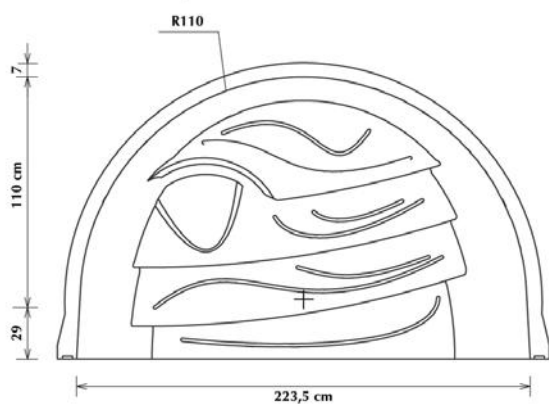

PRIVATE SWIMMING POOLS

OPERA

Art no./spec.	Inside width	Overall width	Depth	Height	Steps	App. weight
38-900111 Opera	2,24 m	2,50 m	1,39 m	1,06 m	4	74 kg
38-900112 Opera	2,24 m	2,50 m	1,39 m	1,10 m	4	74 kg
38-900113 Opera	2,24 m	2,50 m	1,39 m	1,50 m	4	89 kg

Plan view

38-900112

Plan view

38-900113

Front view

Front view