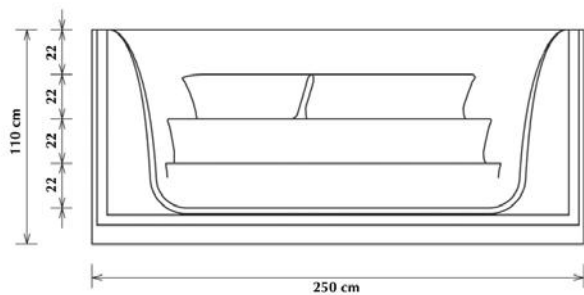

PRIVATE SWIMMING POOLS

OPERA

Art no./spec.	Inside width	Overall width	Depth	Height	Steps	App. weight
38-900111 Opera	2,24 m	2,50 m	1,39 m	1,06 m	4	74 kg
38-900112 Opera	2,24 m	2,50 m	1,39 m	1,10 m	4	74 kg
38-900113 Opera	2,24 m	2,50 m	1,39 m	1,50 m	4	89 kg

Plan view

38-900112

Plan view

38-900113

Front view

Front view