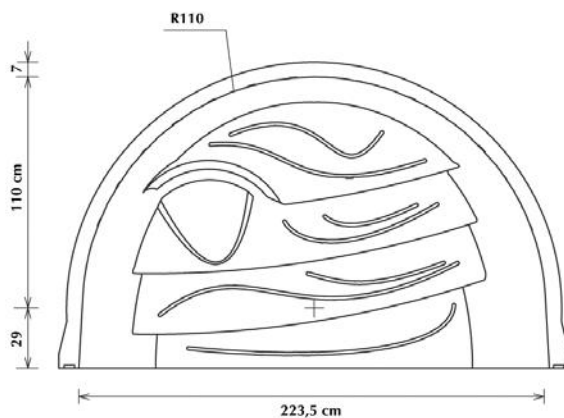

PRIVATE SWIMMING POOLS

OPERA

Art no./spec.	Inside width	Overall width	Depth	Height	Steps	App. weight
38-900111 Opera	2,24 m	2,50 m	1,39 m	1,06 m	4	74 kg
38-900112 Opera	2,24 m	2,50 m	1,39 m	1,10 m	4	74 kg
38-900113 Opera	2,24 m	2,50 m	1,39 m	1,50 m	4	89 kg

Plan view

38-900112

Plan view

38-900113

Front view

Front view